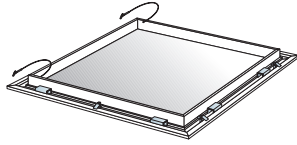

Connect Inspection hatch C3

600x600, 1200x600

M104

1. Connect Inspection hatch C3 (600x600/1200x600)

Connect Inspection hatch C3 (600x600)

Connect Inspection hatch C3 (1200x600)

Ecophon[®]
SAINT-GOBAIN

A SOUND EFFECT ON PEOPLE