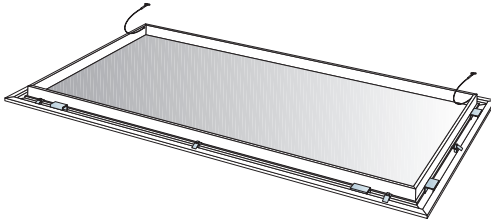

Connect Inspection hatch C3

600x600, 1200x600

M104

1. Connect Inspection hatch C3 (600x600/1200x600)

Connect Inspection hatch C3 (600x600)

Connect Inspection hatch C3 (1200x600)

Ecophon[®]
SAINT-GOBAIN

A SOUND EFFECT ON PEOPLE