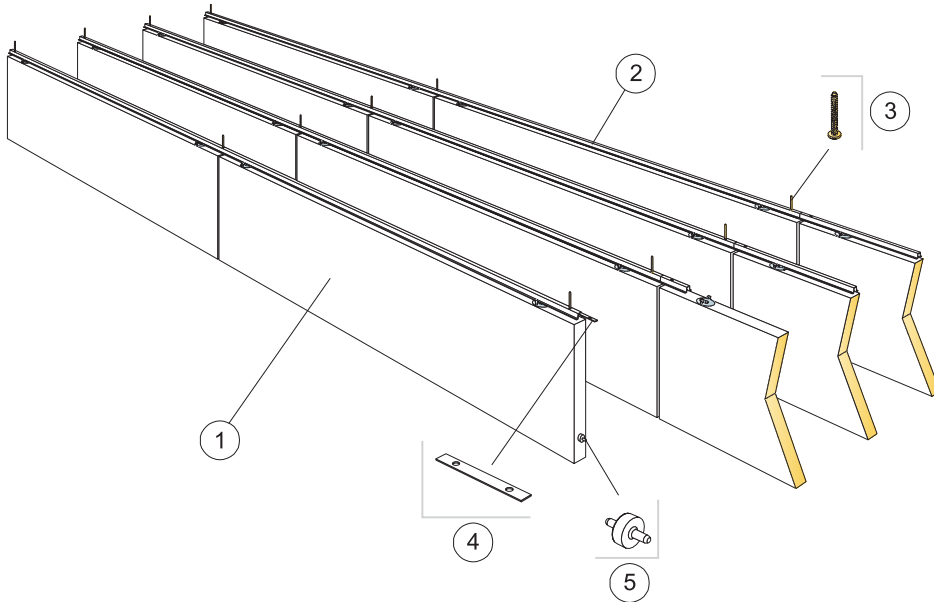

# Solo Baffle anchor

## M232

1. Solo Baffle anchor  
1200x300, 1200x200,  
1200x600

2. Connect Baffle profile  
l= 2400

3. Connect Anchor screw

4. Connect Profile connector

5. Connect Guiding pin

**1200x600**

**x10**

**x5**

**1200x300**

**x20**

**x10**

**1200x200**

**x20**

**x10**

**Ecophon**<sup>®</sup>  
SAINT-GOBAIN