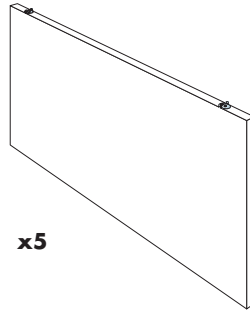

## M232

1. Solo Baffle anchor  
1200x300, 1200x200,  
1200x600

2. Connect Baffle profile  
l= 2400

3. Connect Anchor screw

4. Connect Profile connector

5. Connect Guiding pin

**1200x600**

**x10**