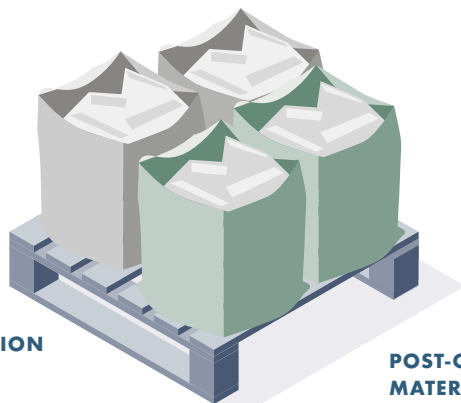

HOW IT IS DONE – RECYCLING GUIDE

1. PACK PANELS

Place bag on pallet, sort and pack material.

INSTALLATION
OFF-CUTS

POST-CONSUMER
MATERIAL

DON'T INCLUDE:

NO OTHER MATERIAL
THAN CLEAN,
DRY GLASS WOOL

2. CLOSE THE BAG TO KEEP PANELS DRY

10 M

MAX

3. ORDER PICK-UP

Put bags easily accessible and close to truck pick up place.

To order bags, contact Customer service:
042-17 99 97 | order.sverige@ecophon.se

To schedule a pick-up or if you have any questions:
042-17 99 90 | soundcircularity.sverige@ecophon.se